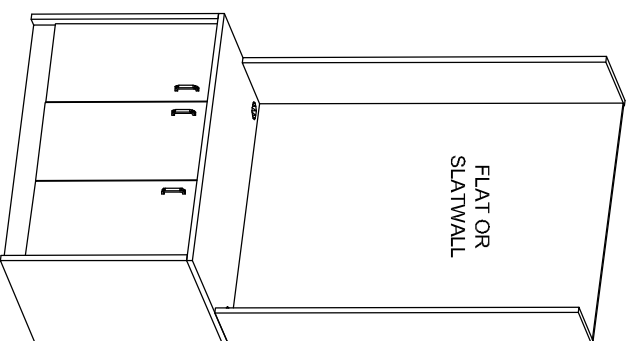

BUILD YOUR OWN

4" WALL GABLE
W49630 = 4" x 96" x 30"

1" WALL GABLE
W19630 = 1" x 96" x 30"

MACHINE HEADER
H331430 = 33" x 14" x 30"
H421430 = 42" x 14" x 30"
H501430 = 50" x 14" x 30"

MERCHANDISER INSERT
M269615 = 26" x 96" x 15"
M389615 = 38" x 96" x 15"
M509615 = 50" x 96" x 15"

MILLWORK SHELF
WITH PLEXI STOP
SHELF38 =
SHELF38 = 38" x 1" x 15"
SHELF50 = 50" x 1" x 15"
SHELF62 = 62" x 1" x 15"

COFFEE COUNTER
WITH 4" BACKSPLASH
C363330 = 36" x 33" x 30"
C483330 = 48" x 33" x 30"
C603330 = 60" x 33" x 30"

PAY COUNTER
WITH SLATWALL
P363330 = 36" x 96" x 30"
P483330 = 48" x 96" x 30"
P603330 = 60" x 96" x 30"

* ALL ITEMS AVAILABLE IN CUSTOM SIZES AND SEVERAL STOCK FINISHES *
PLEASE CONTACT FOR PRICE LIST

EDR DISPLAYS
WINNIPEG MANITOBA
edrdisplays.com